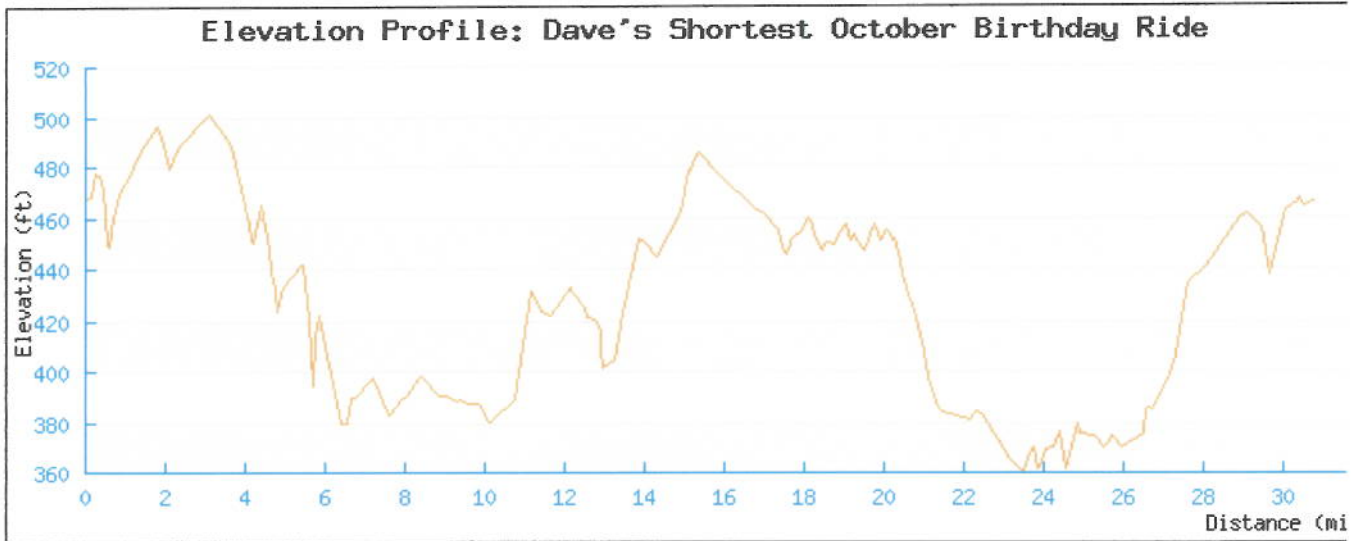

RouteSlip.com Sponsors

REI Fall Sale

On Now! Save on Camping, Hiking, Climbing & Cycling October 5-14. www.REI.com

Ads by Google

[Advertise](#)

© ROUTESLIP.COM™ 2006

[BUG REPORT](#)

[FEATURE REQUEST](#)

[DISCUSSION BOARD](#)

[ADVERTISING INFO](#)

[PRIVACY POLICY](#)

[TERMS OF](#)